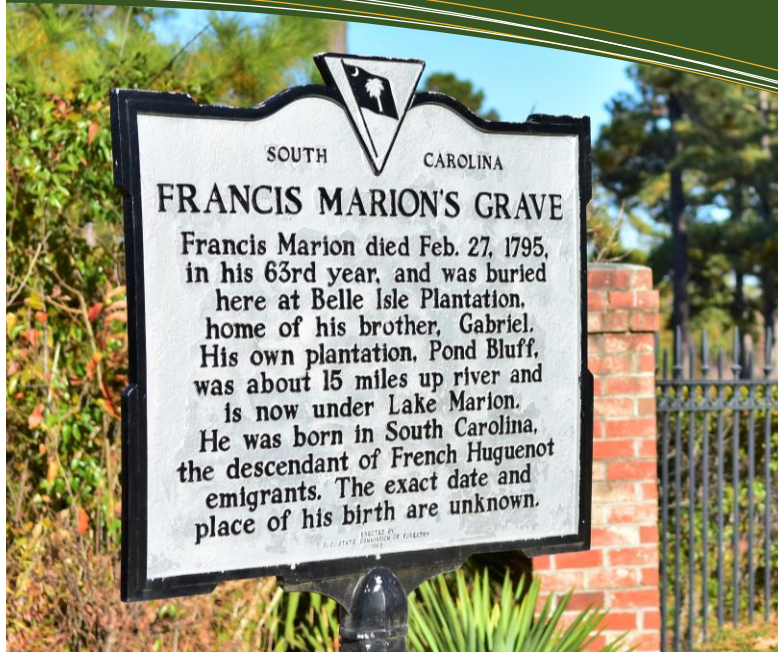

ByGone Berkeley

ByGone Berkeley
Adventures in History

Adventures in History!

Over 100 Historical Markers
American Revolution
Civil War & Forts
African American History
Churches & Cemeteries

Something for the entire family!

**Easy trip from Charleston,
Columbia, Charlotte or Atlanta!**

www.ByGoneBerkeley.com

*ByGone Berkeley is a proud program of the
Berkeley Soil & Water Conservation District
and Berkeley County Government.*

843-719-4146
843-433-0361

DIVERSION CANAL

139 Canal Landing Rd, Cross, SC 29436
scgreatoutdoors.com/park-diversioncanal

PINOPOLIS LOCK

Moncks Corner, SC 29461
discoversouthcarolina.com

OLD SANTEE CANAL PARK